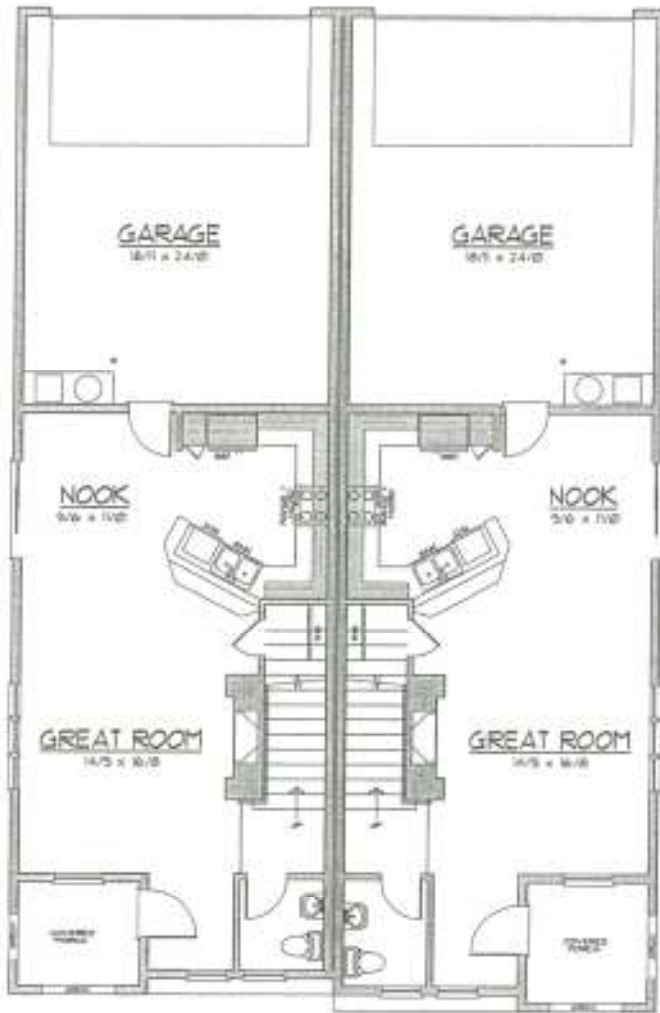

Bi-Noble
1769 Sq. Ft.

* THIS LAYOUT SHOWS A VARIETY OF OPTIONS AVAILABLE, PLEASE REFER TO YOUR ADDENDUMS FOR WHICH OPTIONS ARE INCLUDED IN YOUR HOME.

* WIC LAYOUTS ARE DETERMINED ON-SITE AND MAY VARY BETWEEN HOMES.

* MANDOOK WILL BE LOCATED AT BUILDER'S DISCRETION AND MAY BE OMITTED DUE TO GRADE CONDITIONS. NO CREDITS ARE AVAILABLE WHEN THIS SITUATION HAPPENS.

* SQUARE FOOTAGE AND ROOM SIZES ARE APPROXIMATE.