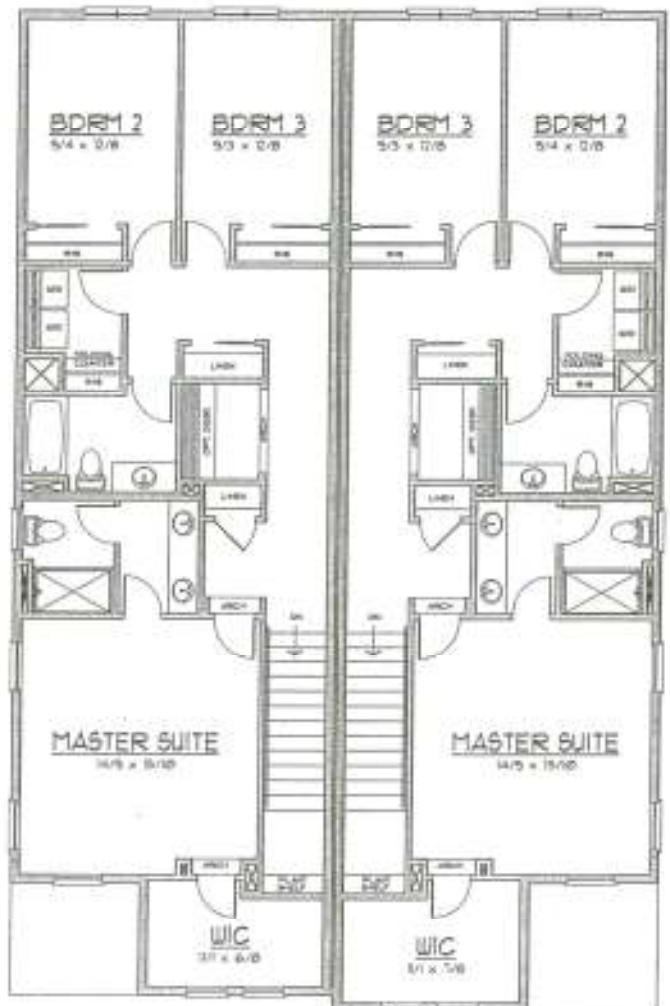

Bi-Noble
1769 Sq. Ft.

* THIS LAYOUT SHOWS A VARIETY OF OPTIONS AVAILABLE, PLEASE REFER TO YOUR ADDENDUMS FOR WHICH OPTIONS ARE INCLUDED IN YOUR HOME.

* WIC LAYOUTS ARE DETERMINED ON-SITE AND MAY VARY BETWEEN HOMES.

* MANDOOK WILL BE LOCATED AT BUILDER'S DISCRETION AND MAY BE OMITTED DUE TO GRADE CONDITIONS. NO CREDITS ARE AVAILABLE WHEN THIS SITUATION HAPPENS.

* SQUARE FOOTAGE AND ROOM SIZES ARE APPROXIMATE.